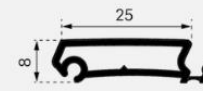

brilliant-line