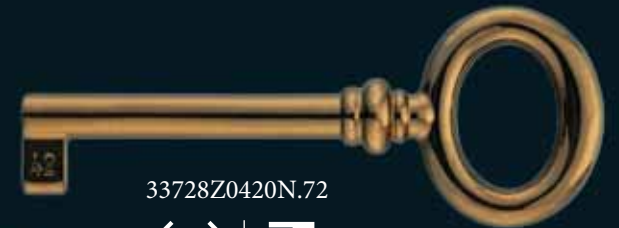

42

Chocolate gold

LH606Z039V0.72

18x40

LG693.047V0.72

24x47

33053.0420N.72

35x74 | 42