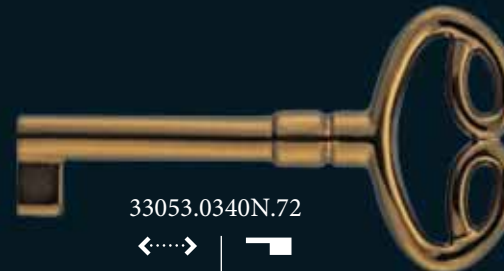

33053.0340N.72

35x66 | 34